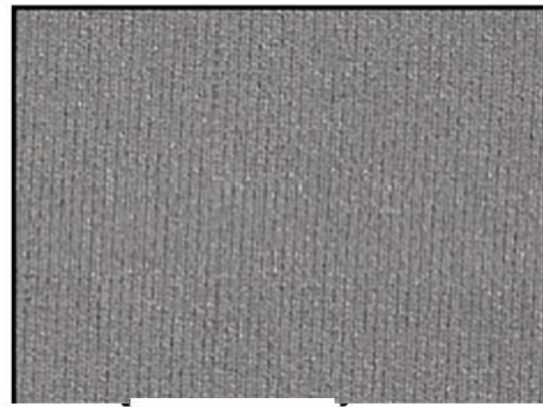

PONTE* & Ottoman (fine rib)

STEEPLE